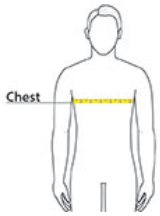

Chest: Measured across the chest one inch below armhole when laid flat.

Body Length at Back: Measured from high point shoulder to finished hem at back.

Sleeve Length from Center Back: Measure from Center Back neck to shoulder point to sleeve hem.

SIZE CHARTS

	XS	S	M	L	XL	2XL	3XL	4XL
Chest	30-32	34-36	38-40	42-44	46-48	50-52	54-56	58-60

SPEC SHEET + MEASUREMENTS

GILDAN®

Gildan® Softstyle® CVC Tee. 64000CVC

HOW TO MEASURE

CHEST

Measure under the arm and around the fullest part of the chest with arms down, keeping tape horizontal.